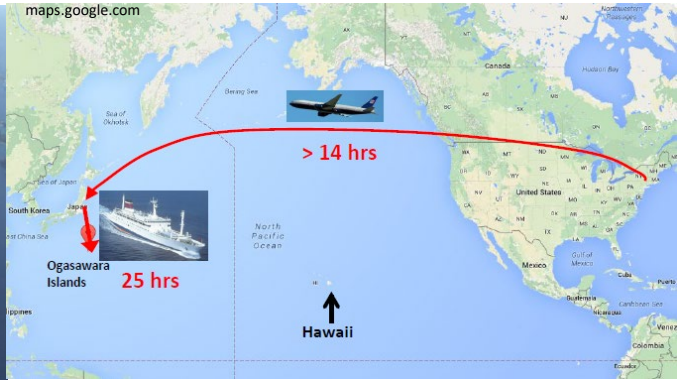

New format! BIOL 3906 Global Study in Conservation & Sustainability
Offered as a stand-alone 2 semester hour course during Winter 2024
(26 Dec 2023 – mid-January 2024; Spring 2024 starts on 24 Jan)
No on-campus prereq course in Fall 2023; satisfies EITHER the Applied
Biology OR Advanced Biology Selections requirement for BS Biology.

Cost (beyond regular 2 cr. tuition & fees): \$5,770.21 (incl. R/T airfare from a NYC area airport, lodging, ferry fare & local transportation, and group meals) (financial aid can cover the cost – consult Office of Global Education first)